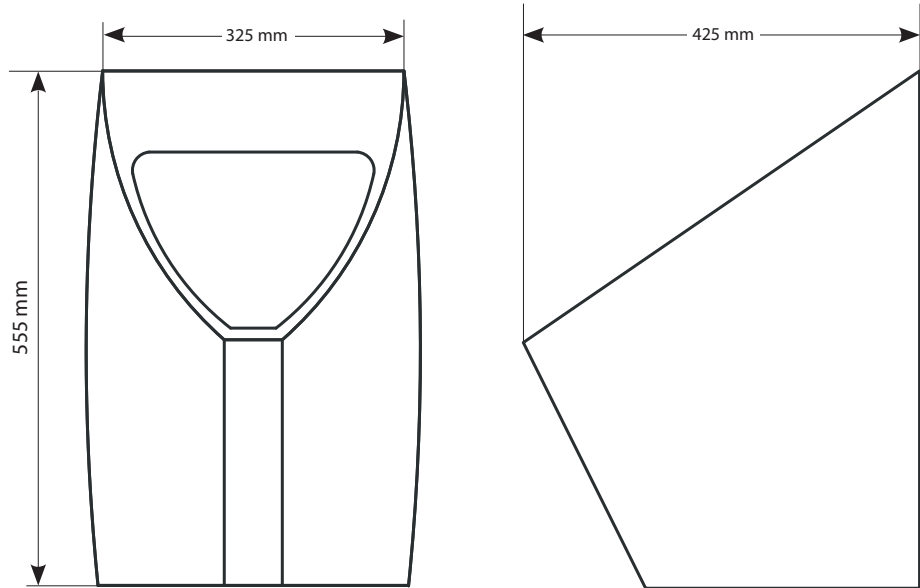

## Biolos P1 urinal

water  
less

odor  
free

easy  
install

- no even surfaces
- back slanted rear
- slim inner tilted edges
- hidden mounting
- lowest sprinkling angle
- constipation-free
- waterless
- no defect flushing devices
- the texture ensures easy cleaning
- maintenance by outside service is not necessary!
- high value sanitary ceramics
- secure, patented membrane-technology
- easy, fast and clean installation
- suitable for any discharge height in old and new buildings
- optional odor and hair-sieve
- optional innovative sanitary ceramics siphon-cover
- vandal-proof

## Dimensions

## Specifications

dimensions (WxLxH)

weight

connector set

installing time

325 x 425 x 555 mm

± 18 kg

included